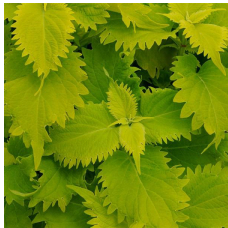

Other Coleus Varieties

Coleus Wasabi