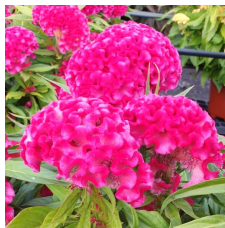

New Celosia Twisted Bright Pink