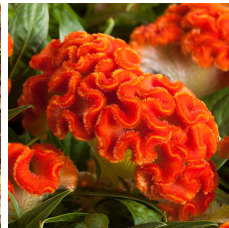

# Twisted

Bold color and all-season garden performance.  
 Easy production.  
 Complements Intenz™ Celosia for both pot plant and garden programs.  
 Bold *cristata* blooms offer touchable form and texture.  
 Excellent in Fall combos to fill your late-season programs.  
 TWISTED is bred by Floritech.

## Crop Time

4- to 5-inch (10- to 13-cm) Pots, Quarts :	6-inch (15-cm) Pots, Gallons :	10- to 12-inch (25- to 30-cm) Tubs or Baskets:
1 ppp, 8-9 weeks	2-3 ppp, 11-12 weeks	3-4 ppp, 14-15 weeks

**NOTE:** Growers should use the information presented here as guidelines only. Ball Floraplant recommends that growers conduct a trial of products under their own conditions. Crop times will vary depending on the climate, location, time of year, and greenhouse environmental conditions. It is the responsibility of the grower to read and follow all the current label directions relating to the products. Nothing herein shall be deemed a warranty or guaranty by Ball Floraplant of any products listed herein. Ball Floraplant's terms and conditions of sale shall apply to all products listed herein.

## Other Twisted Varieties

Celosia Twisted Bright Orange

Celosia Twisted Bright Pink

Celosia Twisted Orange Dark Leaf

Celosia Twisted Dark Orange

Celosia Twisted Yellow

Celosia Twisted Red Currant

Celosia Twisted Strawberry