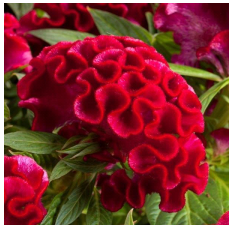

Celosia Twisted Strawberry