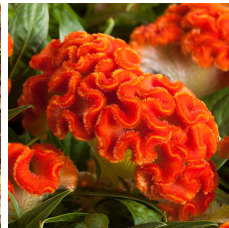

Celosia Twisted Yellow

Celosia Twisted Dark Orange