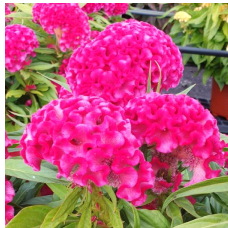

Celosia Twisted Orange Dark Leaf

Celosia Twisted Bright Pink