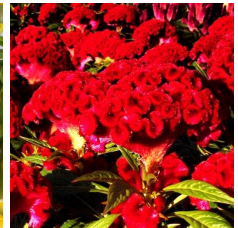

Celosia Twisted Red Currant