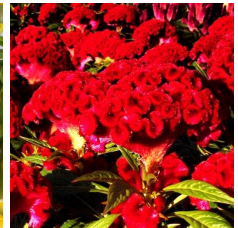

# Twisted

Bold color and all-season garden performance.  
 Easy production.  
 Complements Intenz™ Celosia for both pot plant and garden programs.  
 Bold *cristata* blooms offer touchable form and texture.  
 Excellent in Fall combos to fill your late-season programs.  
 TWISTED is bred by Floritech.

## Crop Time

4- to 5-inch (10- to 13-cm) Pots, Quarts :	6-inch (15-cm) Pots, Gallons :	10- to 12-inch (25- to 30-cm) Tubs or Baskets:
1 ppp, 8-9 weeks	2-3 ppp, 11-12 weeks	3-4 ppp, 14-15 weeks

**NOTE:** Growers should use the information presented here as guidelines only. Ball Floraplant recommends that growers conduct a trial of products under their own conditions. Crop times will vary depending on the climate, location, time of year, and greenhouse environmental conditions. It is the responsibility of the grower to read and follow all the current label directions relating to the products. Nothing herein shall be deemed a warranty or guaranty by Ball Floraplant of any products listed herein. Ball Floraplant's terms and conditions of sale shall apply to all products listed herein.

## Other Twisted Varieties

Celosia Twisted Bright Orange

Celosia Twisted Bright Pink

Celosia Twisted Orange Dark Leaf

Celosia Twisted Dark Orange

Celosia Twisted Yellow

Celosia Twisted Red Currant

Celosia Twisted Strawberry