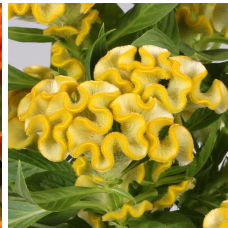

Celosia Twisted Red Currant

Celosia Twisted Yellow