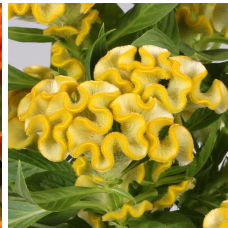

# Twisted

Bold color and all-season garden performance.  
 Easy production.  
 Complements Intenz™ Celosia for both pot plant and garden programs.  
 Bold *cristata* blooms offer touchable form and texture.  
 Excellent in Fall combos to fill your late-season programs.  
 TWISTED is bred by Floritech.

## Crop Time

4- to 5-inch (10- to 13-cm) Pots, Quarts :	6-inch (15-cm) Pots, Gallons :	10- to 12-inch (25- to 30-cm) Tubs or Baskets:
1 ppp, 8-9 weeks	2-3 ppp, 11-12 weeks	3-4 ppp, 14-15 weeks

**NOTE:** Growers should use the information presented here as guidelines only. Ball Floraplant recommends that growers conduct a trial of products under their own conditions. Crop times will vary depending on the climate, location, time of year, and greenhouse environmental conditions. It is the responsibility of the grower to read and follow all the current label directions relating to the products. Nothing herein shall be deemed a warranty or guaranty by Ball Floraplant of any products listed herein. Ball Floraplant's terms and conditions of sale shall apply to all products listed herein.

## Other Twisted Varieties

Celosia Twisted Bright Orange

Celosia Twisted Bright Pink

Celosia Twisted Orange Dark Leaf

Celosia Twisted Dark Orange

Celosia Twisted Yellow

Celosia Twisted Red Currant

Celosia Twisted Strawberry