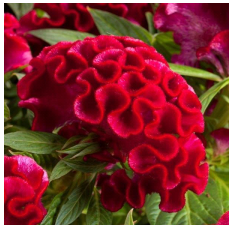

# Twisted

Bold color and all-season garden performance.  
 Easy production.  
 Complements Intenz™ Celosia for both pot plant and garden programs.  
 Bold *cristata* blooms offer touchable form and texture.  
 Excellent in Fall combos to fill your late-season programs.  
 TWISTED is bred by Floritech.

## Crop Time

4- to 5-inch (10- to 13-cm) Pots, Quarts :	6-inch (15-cm) Pots, Gallons :	10- to 12-inch (25- to 30-cm) Tubs or Baskets:
1 ppp, 8-9 weeks	2-3 ppp, 11-12 weeks	3-4 ppp, 14-15 weeks

**NOTE:** Growers should use the information presented here as guidelines only. Ball Floraplant recommends that growers conduct a trial of products under their own conditions. Crop times will vary depending on the climate, location, time of year, and greenhouse environmental conditions. It is the responsibility of the grower to read and follow all the current label directions relating to the products. Nothing herein shall be deemed a warranty or guaranty by Ball Floraplant of any products listed herein. Ball Floraplant's terms and conditions of sale shall apply to all products listed herein.

## Other Twisted Varieties

Celosia Twisted Bright Orange

Celosia Twisted Bright Pink

Celosia Twisted Orange Dark Leaf

Celosia Twisted Dark Orange

Celosia Twisted Yellow

Celosia Twisted Red Currant

Celosia Twisted Strawberry