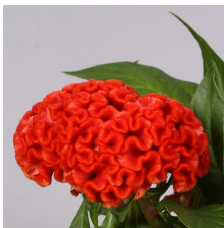

Other Twisted Varieties

New Celosia Twisted Bright Orange