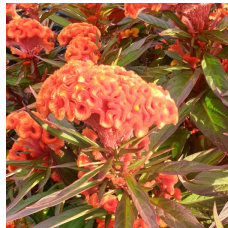

Celosia Twisted Dark Orange

Celosia Twisted Orange Dark Leaf