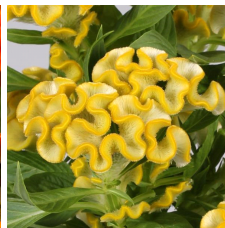

Twisted

Unique, bold color and all-season garden performance. After years of trialing to ensure ease of production, Twisted truly offers a fine complement to Intenz™ Celosia for both pot plant and garden programs. Its bold *cristata* blooms attract attention because of their unique, touchable form and texture. Excellent for Fall programs.

General & Information

Height: 16-20" (41-51cm) Spread: 12-14" (30-36cm) Exposure: Sun

Propagation Guide

Tray Sizes (cells/tray):	Rooting Hormone:	Average Days with Pinch:	Average Propagation Time (weeks):	Comments:
72, 84, 105	Yes	25-28	4	Must pinch 14-16 days after stick. I would be typical to have 6-8 leaves remaining below the pinch.

Crop Time

4- to 5-inch (10- to 13-cm) Pots, Quarts :6-inch (15-cm) Pots, Gallons:10- to 12-inch (25- to 30-cm) Tubs or Baskets:
 1 ppp, 8-9 weeks 2-3 ppp, 11-12 weeks 3-4 ppp, 14-15 weeks

NOTE: Growers should use the information presented here as guidelines only. Ball Floraplant recommends that growers conduct a trial of products under their own conditions. Crop times will vary depending on the climate, location, time of year, and greenhouse environmental conditions. It is the responsibility of the grower to read and follow all the current label directions relating to the products. Nothing herein shall be deemed a warranty or guaranty by Ball Floraplant of any products listed herein. Ball Floraplant's terms and conditions of sale shall apply to all products listed herein.

Other Twisted Varieties

New Celosia Twisted Bright Orange

New Celosia Twisted Bright Pink

New Celosia Twisted Orange Dark Leaf

Celosia Twisted Dark Orange

Celosia Twisted Yellow

Celosia Twisted Red Currant

Celosia Twisted Strawberry