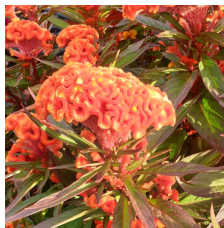

New Celosia Twisted Orange Dark Leaf