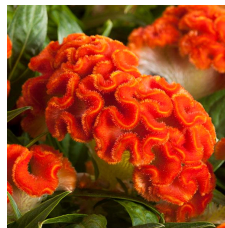

Twisted

Unique, bold color and all-season garden performance. After years of trialing to ensure ease of production, Twisted truly offers a fine complement to Intenz™ Celosia for both pot plant and garden programs. Its bold *cristata* blooms attract attention because of their unique, touchable form and texture. Excellent for Fall programs.

General & Information

Height: 16-20" (41-51cm) Spread: 12-14" (30-36cm) Exposure: Sun

Propagation Guide

Tray Sizes (cells/tray):	Rooting Hormone:	Average Days with Pinch:	Average Propagation Time (weeks):	Comments:
72, 84, 105	Yes	25-28	4	Must pinch 14-16 days after stick. I would be typical to have 6-8 leaves remaining below the pinch.

Crop Time

4- to 5-inch (10- to 13-cm) Pots, Quarts :6-inch (15-cm) Pots, Gallons:10- to 12-inch (25- to 30-cm) Tubs or Baskets:
 1 ppp, 8-9 weeks 2-3 ppp, 11-12 weeks 3-4 ppp, 14-15 weeks

NOTE: Growers should use the information presented here as guidelines only. Ball Floraplant recommends that growers conduct a trial of products under their own conditions. Crop times will vary depending on the climate, location, time of year, and greenhouse environmental conditions. It is the responsibility of the grower to read and follow all the current label directions relating to the products. Nothing herein shall be deemed a warranty or guaranty by Ball Floraplant of any products listed herein. Ball Floraplant's terms and conditions of sale shall apply to all products listed herein.

Other Twisted Varieties

New Celosia Twisted Bright Orange

New Celosia Twisted Bright Pink

New Celosia Twisted Orange Dark Leaf

Celosia Twisted Dark Orange

Celosia Twisted Yellow

Celosia Twisted Red Currant

Celosia Twisted Strawberry