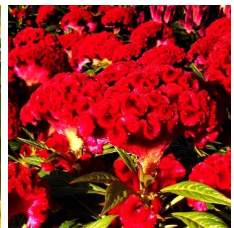

Twisted

Unique, bold color and all-season garden performance. After years of trialing to ensure ease of production, Twisted truly offers a fine complement to Intenz™ Celosia for both pot plant and garden programs. Its bold *cristata* blooms attract attention because of their unique, touchable form and texture. Excellent for Fall programs.

Other Twisted Varieties

New Celosia Twisted Bright Orange

New Celosia Twisted Bright Pink

New Celosia Twisted Orange Dark Leaf

Celosia Twisted Dark Orange

Celosia Twisted Yellow

Celosia Twisted Red Currant

Celosia Twisted Strawberry