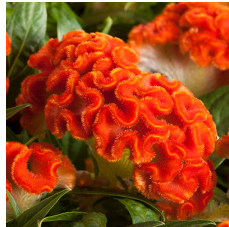

Twisted

Bold color and all-season garden performance.
 Easy production.
 Complements Intenz™ Celosia for both pot plant and garden programs.
 Bold *cristata* blooms offer touchable form and texture.
 Excellent in Fall combos to fill your late-season programs.

Unique, bold color that is sure to catch the consumer's eye! TWISTED is bred by Floritech.

General & Information

Height:	Spread:	Exposure:
16-20" (41-51cm)	12-14" (30-36cm)	Sun

Propagation Guide

Tray Sizes (cells/tray):	Rooting Hormone:	Average Days with Mist:	Pinch: Yes	Average Propagation Time (weeks):	Comments:
72, 84, 105	Yes	25-28		4	Must pinch 14-16 days after stick. I would be typical to have 6-8 leaves remaining below the pinch.

Crop Time

4- to 5-inch (10- to 13-cm) Pots, Quarts :	6-inch (15-cm) Pots, Gallons:	10- to 12-inch (25- to 30-cm) Tubs or Baskets:
1 ppp, 8-9 weeks	2-3 ppp, 11-12 weeks	3-4 ppp, 14-15 weeks

NOTE: Growers should use the information presented here as guidelines only. Ball FloraPlant recommends that growers conduct a trial of products under their own conditions. Crop times will vary depending on the climate, location, time of year, and greenhouse environmental conditions. It is the responsibility of the grower to read and follow all the current label directions relating to the products. Nothing herein shall be deemed a warranty or guaranty by Ball FloraPlant of any products listed herein. Ball FloraPlant's terms and conditions of sale shall apply to all products listed herein.

Other Twisted Varieties

Celosia Twisted Bright Orange

Celosia Twisted Bright Pink

Celosia Twisted Orange Dark Leaf

Celosia Twisted Dark Orange

Celosia Twisted Yellow

Celosia Twisted Red Currant

Celosia Twisted Strawberry