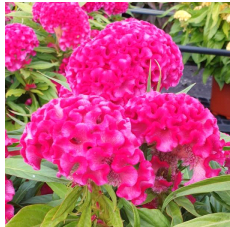

Celosia Twisted Bright Pink