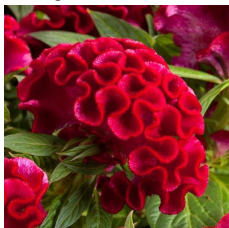

Twisted

Bold color and all-season garden performance.
 Easy production.
 Complements Intenz™ Celosia for both pot plant and garden programs.
 Bold *cristata* blooms offer touchable form and texture.
 Excellent in Fall combos to fill your late-season programs.

Other Twisted Varieties

Celosia Twisted Bright Orange

Celosia Twisted Bright Pink

Celosia Twisted Orange Dark Leaf

Celosia Twisted Dark Orange

Celosia Twisted Yellow

Celosia Twisted Red Currant

Celosia Twisted Strawberry