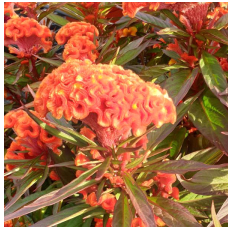

Celosia Twisted Orange Dark Leaf