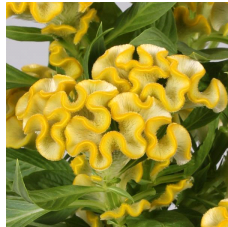

Twisted

Bold color and all-season garden performance.
 Easy production.
 Complements Intenz™ Celosia for both pot plant and garden programs.
 Bold *cristata* blooms offer touchable form and texture.
 Excellent in Fall combos to fill your late-season programs.

Unique, bold color that is sure to catch the consumer's eye! TWISTED is bred by Floritech.

General & Information

Height:	Spread:	Exposure:
16-20" (41-51cm)	12-14" (30-36cm)	Sun

Propagation Guide

Tray Sizes (cells/tray):	Rooting Hormone:	Average Days with Mist:	Pinch: Yes	Average Propagation Time (weeks):	Comments:
72, 84, 105	Yes	25-28		4	Must pinch 14-16 days after stick. I would be typical to have 6-8 leaves remaining below the pinch.

Crop Time

4- to 5-inch (10- to 13-cm) Pots, Quarts :	6-inch (15-cm) Pots, Gallons:	10- to 12-inch (25- to 30-cm) Tubs or Baskets:
1 ppp, 8-9 weeks	2-3 ppp, 11-12 weeks	3-4 ppp, 14-15 weeks

NOTE: Growers should use the information presented here as guidelines only. Ball FloraPlant recommends that growers conduct a trial of products under their own conditions. Crop times will vary depending on the climate, location, time of year, and greenhouse environmental conditions. It is the responsibility of the grower to read and follow all the current label directions relating to the products. Nothing herein shall be deemed a warranty or guaranty by Ball FloraPlant of any products listed herein. Ball FloraPlant's terms and conditions of sale shall apply to all products listed herein.

Other Twisted Varieties

Celosia Twisted Bright Orange

Celosia Twisted Bright Pink

Celosia Twisted Orange Dark Leaf

Celosia Twisted Dark Orange

Celosia Twisted Yellow

Celosia Twisted Red Currant

Celosia Twisted Strawberry