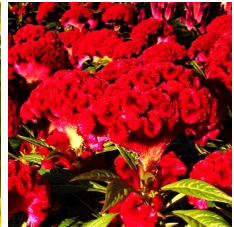

Twisted

Bold color and all-season garden performance.
 Easy production.
 Complements Intenz™ Celosia for both pot plant and garden programs.
 Bold *cristata* blooms offer touchable form and texture.
 Excellent in Fall combos to fill your late-season programs.

Unique, bold color that is sure to catch the consumer's eye! TWISTED is bred by Floritech.

General & Information

Height:	Spread:	Exposure:
16-20" (41-51cm)	12-14" (30-36cm)	Sun

Propagation Guide

Tray Sizes (cells/tray):	Rooting Hormone:	Average Days with Mist:	Pinch: Yes	Average Propagation Time (weeks):	Comments:
72, 84, 105	Yes	25-28		4	Must pinch 14-16 days after stick. I would be typical to have 6-8 leaves remaining below the pinch.

Crop Time

4- to 5-inch (10- to 13-cm) Pots, Quarts :	6-inch (15-cm) Pots, Gallons:	10- to 12-inch (25- to 30-cm) Tubs or Baskets:
1 ppp, 8-9 weeks	2-3 ppp, 11-12 weeks	3-4 ppp, 14-15 weeks

NOTE: Growers should use the information presented here as guidelines only. Ball FloraPlant recommends that growers conduct a trial of products under their own conditions. Crop times will vary depending on the climate, location, time of year, and greenhouse environmental conditions. It is the responsibility of the grower to read and follow all the current label directions relating to the products. Nothing herein shall be deemed a warranty or guaranty by Ball FloraPlant of any products listed herein. Ball FloraPlant's terms and conditions of sale shall apply to all products listed herein.

Other Twisted Varieties

Celosia Twisted Bright Orange

Celosia Twisted Bright Pink

Celosia Twisted Orange Dark Leaf

Celosia Twisted Dark Orange

Celosia Twisted Yellow

Celosia Twisted Red Currant

Celosia Twisted Strawberry