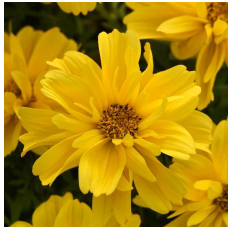

Other Bidens Varieties

New Bidens Sun Drop Double Yellow