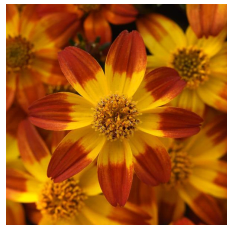

Other Bidens Varieties

Bidens Bee Alive