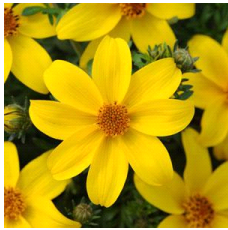

Other Bidens Varieties

Bidens Sun Drop