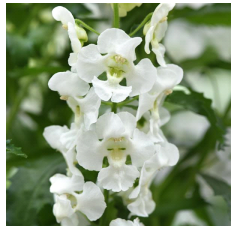

Angelonia Guardian Angel™ Pink

Other Guardian Angel™ Varieties

New Angelonia Guardian Angel™ White