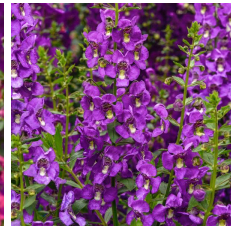

# Guardian Angel™

30% taller and more vigorous than Archangel™.  
 Huge flowers and glossy, dark green leaves on tall stems.  
 Thrives in extreme heat and humidity.  
 Tall for back of the border in landscapes and gardens.  
 Upright habit is ideal as a thriller for mixes.

Matches others for habit, vigor and height. Flower timing is early and matches Blue. Excellent garden performance.

## Crop Time

<b>4- to 5-inch (10- to 13-cm) Pots, Quarts :</b>	<b>6-inch (15-cm) Pots, Gallons:</b>	<b>10- to 12-inch (25- to 30-cm) Tubs or Baskets:</b>
	1 ppp, 7-9 weeks	3 ppp, 10-12 weeks

**NOTE:** Growers should use the information presented here as guidelines only. Ball Floraplant recommends that growers conduct a trial of products under their own conditions. Crop times will vary depending on the climate, location, time of year, and greenhouse environmental conditions. It is the responsibility of the grower to read and follow all the current label directions relating to the products. Nothing herein shall be deemed a warranty or guaranty by Ball Floraplant of any products listed herein. Ball Floraplant's terms and conditions of sale shall apply to all products listed herein.

## Other Guardian Angel™ Varieties

**New** Angelonia Guardian Angel™ White

Angelonia Guardian Angel™ Pink

Angelonia Guardian Angel™ Berry Sparkler

Angelonia Guardian Angel™ Blue