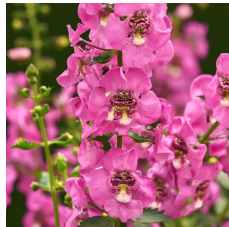

Angelonia Guardian Angel™ Berry Sparkler

Angelonia Guardian Angel™ Pink