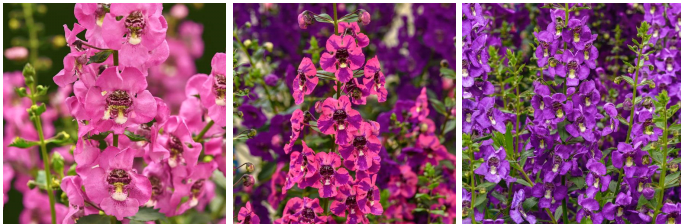

Finishing

Soil Light	Temperature Day:	Temperature Night:	Fertilization (ppm N):	No. of Pinches:	Plant Growth Regulators (S) = spray / (D) = drench:	Pests:	Diseases: Comments:
pH: Levels	74-85°F (23-62-70°F (17-175-225	29°C) 21°C)	1	1	B-Nine(S) 1,500-3,000 ppm and chlormequat chloride 750-1,000 ppm tank mix(S). Avoid Florel use.	Whitefly, caterpillars, leafminer	Root rot High light will significantly improve plant quality by encouraging branching, earlier flowering and the ideal plant habit growth. Best-suited to mid-to-late Spring and Summer programs.
5.8- (fc):							
6.2 6,000-10,000							

Crop Time

4- to 5-inch (10- to 13-cm) Pots, Quarts : 6-inch (15-cm) Pots, Gallons: 10- to 12-inch (25- to 30-cm) Tubs or Baskets:
1 ppp, 7-9 weeks   3 ppp, 10-12 weeks

NOTE: Growers should use the information presented here as guidelines only. Ball Floraplant recommends that growers conduct a trial of products under their own conditions. Crop times will vary depending on the climate, location, time of year, and greenhouse environmental conditions. It is the responsibility of the grower to read and follow all the current label directions relating to the products. Nothing herein shall be deemed a warranty or guaranty by Ball Floraplant of any products listed herein. Ball Floraplant's terms and conditions of sale shall apply to all products listed herein.

Other Guardian Angel™ Varieties

New Angelonia Guardian Angel™ Pink   Angelonia Guardian Angel™ Berry Sparkler   Angelonia Guardian Angel™ Blue