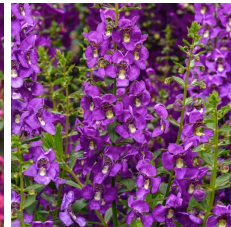

Guardian Angel™

30% taller and more vigorous than Archangel™.
 Huge flowers and glossy, dark green leaves on tall stems.
 Thrives in extreme heat and humidity.
 Tall for back of the border in landscapes and gardens.
 Upright habit is ideal as a thriller for mixes.

Crop Time

4- to 5-inch (10- to 13-cm) Pots, Quarts :	6-inch (15-cm) Pots, Gallons:	10- to 12-inch (25- to 30-cm) Tubs or Baskets:
1 ppp, 7-9 weeks	3 ppp, 7-9 weeks	3 ppp, 10-12 weeks

NOTE: Growers should use the information presented here as guidelines only. Ball Floraplant recommends that growers conduct a trial of products under their own conditions. Crop times will vary depending on the climate, location, time of year, and greenhouse environmental conditions. It is the responsibility of the grower to read and follow all the current label directions relating to the products. Nothing herein shall be deemed a warranty or guaranty by Ball Floraplant of any products listed herein. Ball Floraplant's terms and conditions of sale shall apply to all products listed herein.

Other Guardian Angel™ Varieties

New Angelonia Guardian Angel™ White

Angelonia Guardian Angel™ Pink

Angelonia Guardian Angel™ Berry Sparkler

Angelonia Guardian Angel™ Blue