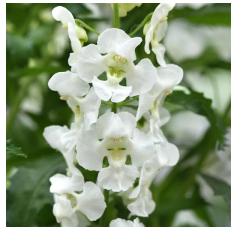

Angelonia Guardian Angel™ Pink

Other Guardian Angel™ Varieties

New Angelonia Guardian Angel™ White