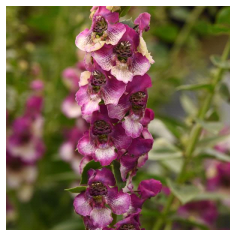

Other AngelDance™ Varieties

Angelonia
AngelDance™ Fuchsia
Bicolor