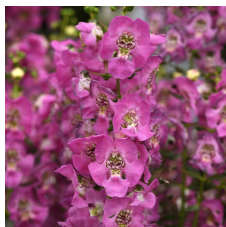

New Angelonia Archangel™ Pink Improved