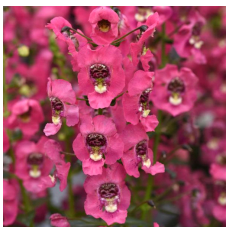

Finishing

Soil pH:	Light Levels:	Temperature Day:	Temperature Night:	Fertilization (ppm N):	No. of Pinches:	Plant Growth Regulators (S) = spray / (D) = drench:	Pests:	Diseases:	Comments:
5.8-6.2	(fc)	74-85°F (29°C)	23-62-70°F (21°C)	(17-175-225)	0-2	Generally not needed. B-Nine(S) 1,500-3,000 ppm and Cycocel 750-1,000 ppm tank mix(S). Avoid Florel use.	Whitefly, caterpillars	Root rot, Botrytis	High light will significantly improve plant quality by encouraging branching, earlier flowering and the ideal plant habit growth. Best suited to mid to late Spring and Summer programs.

Crop Time

4- to 5-inch (10- to 13-cm) Pots, Quarts :6-inch (15-cm) Pots, Gallons:10- to 12-inch (25- to 30-cm) Tubs or Baskets:
1 ppp, 5-8 weeks   1-3 ppp, 7-9 weeks   3-5 ppp, 10-12 weeks

NOTE: Growers should use the information presented here as guidelines only. Ball Floraplant recommends that growers conduct a trial of products under their own conditions. Crop times will vary depending on the climate, location, time of year, and greenhouse environmental conditions. It is the responsibility of the grower to read and follow all the current label directions relating to the products. Nothing herein shall be deemed a warranty or guaranty by Ball Floraplant of any products listed herein. Ball Floraplant's terms and conditions of sale shall apply to all products listed herein.

Other Archangel™ Varieties

New Angelonia Archangel™ Coral Improved