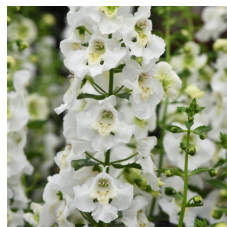

The only dark red available on the market!

General & Information

Height: 12-14" (30-36cm) Spread: 10-12" (25-30cm) Exposure: Sun

Propagation Guide

Tray Sizes (cells/tray): 50, 72, 84, 105 Rooting Hormone: No Average Days with Mist: 7-9 Pinch: Yes 3-4 Average Propagation Time (weeks): 3-4 Comments: Avoid stretch. Pinch 18-21 days after sticking.

Crop Time

4- to 5-inch (10- to 13-cm) Pots, Quarts :6-inch (15-cm) Pots, Gallons:10- to 12-inch (25- to 30-cm) Tubs or Baskets:
 1 ppp, 5-8 weeks 1-3 ppp, 7-9 weeks 3-5 ppp, 10-12 weeks

NOTE: Growers should use the information presented here as guidelines only. Ball Floraplant recommends that growers conduct a trial of products under their own conditions. Crop times will vary depending on the climate, location, time of year, and greenhouse environmental conditions. It is the responsibility of the grower to read and follow all the current label directions relating to the products. Nothing herein shall be deemed a warranty or guaranty by Ball Floraplant of any products listed herein. Ball Floraplant's terms and conditions of sale shall apply to all products listed herein.

Other Archangel™ Varieties

New Angelonia Archangel™ Coral Improved

New Angelonia Archangel™ Pink Improved

Angelonia Archangel™ Ruby Sangria

Angelonia Archangel™ White

Angelonia Archangel™ Purple

Angelonia Archangel™ Blue Bicolor