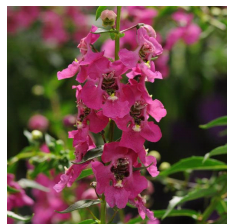

Angelonia Archangel™ Raspberry