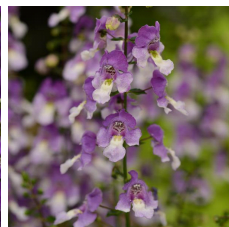

The only dark red available on the market!

General & Information

Height: 12-14" (30-36cm) Spread: 10-12" (25-30cm) Exposure: Sun

Propagation Guide

Tray Sizes (cells/tray): 50, 72, 84, 105 Rooting Hormone: No Average Days with Mist: 7-9 Pinch: Yes 3-4 Average Propagation Time (weeks): 3-4 Comments: Avoid stretch. Pinch 18-21 days after sticking.

Crop Time

4- to 5-inch (10- to 13-cm) Pots, Quarts :6-inch (15-cm) Pots, Gallons:10- to 12-inch (25- to 30-cm) Tubs or Baskets:
 1 ppp, 5-8 weeks 1-3 ppp, 7-9 weeks 3-5 ppp, 10-12 weeks

NOTE: Growers should use the information presented here as guidelines only. Ball Floraplant recommends that growers conduct a trial of products under their own conditions. Crop times will vary depending on the climate, location, time of year, and greenhouse environmental conditions. It is the responsibility of the grower to read and follow all the current label directions relating to the products. Nothing herein shall be deemed a warranty or guaranty by Ball Floraplant of any products listed herein. Ball Floraplant's terms and conditions of sale shall apply to all products listed herein.

Other Archangel™ Varieties

New Angelonia Archangel™ Coral Improved

New Angelonia Archangel™ Pink Improved

Angelonia Archangel™ Ruby Sangria

Angelonia Archangel™ White

Angelonia Archangel™ Purple

Angelonia Archangel™ Blue Bicolor