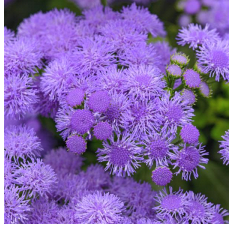

Other Ageratum Varieties

New Ageratum
Monarch Magic