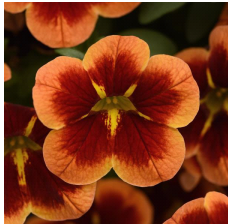

Other Calibrachoa Varieties

Calibrachoa Bumble Bee Orange