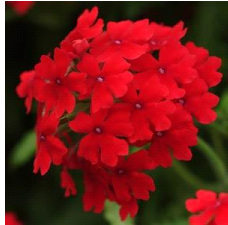

Aztec® White

Aztec® Dark Red