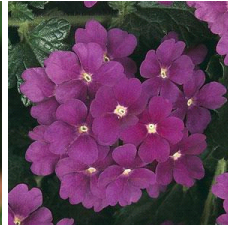

### 1. Propagation time:

Average propagation time for perennials includes 3-5 weeks to bulk-up the liner before beginning cold treatment when started in late Summer or early Autumn.

**NOTE:** Growers should use the information presented here as guidelines only. Ball FloraPlant recommends that growers conduct a trial of products under their own conditions. Crop times will vary depending on the climate, location, time of year, and greenhouse environmental conditions. It is the responsibility of the grower to read and follow all the current label directions relating to the products. Nothing herein shall be deemed a warranty or guaranty by Ball FloraPlant of any products listed herein. Ball FloraPlant's terms and conditions of sale shall apply to all products listed herein.

## Other Aztec® Varieties

Aztec® Blue Velvet

Aztec® Dark Red

Aztec® White

Aztec® Coral

Aztec® Violet

Aztec® Red Velvet

Aztec® Wild Rose