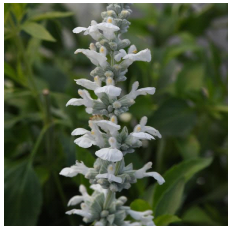

Other Salvia Varieties

Salvia White Flame