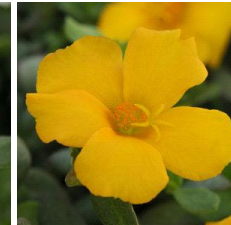

Rio Grande™ Purslane

Well-matched in vigor, controlled habit and good branching. Exceptionally large flowers in a vibrant range of core colors – beautiful in baskets. Rugged performer thrives in heat and keeps flowering all Summer.

Other Rio Grande™ Varieties

Rio Grande™ Magenta

Rio Grande™ Orange

Rio Grande™ Scarlet

Rio Grande™ White

Rio Grande™ Yellow