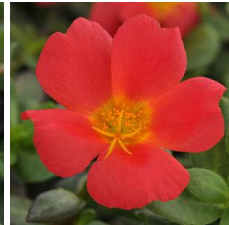

Rio Grande™ White

Rio Grande™ Scarlet