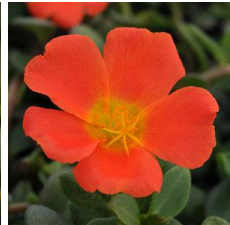

Rio Grande™ Scarlet

Rio Grande™ Orange