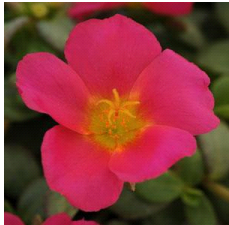

Rio Grande™ Orange

Other Rio Grande™ Varieties

Rio Grande™ Magenta