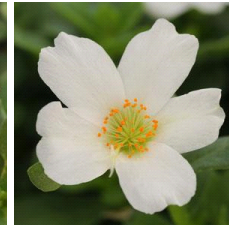

Rio Grande™ Purslane

Well-matched in vigor, controlled habit and good branching. Exceptionally large flowers in a vibrant range of core colors – beautiful in baskets. Rugged performer thrives in heat and keeps flowering all Summer.

Crop Time

4- to 5-inch (10- to 13-cm) Pots, Quarts : 1-2 ppp, 5-6 weeks **6-inch (15-cm) Pots, Gallons:** 2-3 ppp, 6-8 weeks **10- to 12-inch (25- to 30-cm) Tubs or Baskets:** 3-5 ppp, 9-12 weeks

1. Propagation time:

Average propagation time for perennials includes 3-5 weeks to bulk-up the liner before beginning cold treatment when started in late Summer or early Autumn.

NOTE: Growers should use the information presented here as guidelines only. Ball Floraplant recommends that growers conduct a trial of products under their own conditions. Crop times will vary depending on the climate, location, time of year, and greenhouse environmental conditions. It is the responsibility of the grower to read and follow all the current label directions relating to the products. Nothing herein shall be deemed a warranty or guaranty by Ball Floraplant of any products listed herein. Ball Floraplant's terms and conditions of sale shall apply to all products listed herein.

Other Rio Grande™ Varieties

Rio Grande™ Magenta

Rio Grande™ Orange

Rio Grande™ Scarlet

Rio Grande™ White

Rio Grande™ Yellow