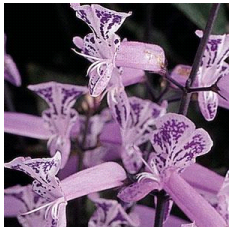

Other Plectranthus Varieties

Plectranthus Mona Lavender