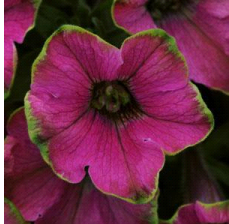

Other Petunia Varieties

Petunia Lime Light