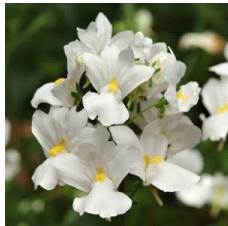

Aromatica™ Royal Blue

Aromatica™ Rose Pink

Aromatica™ White