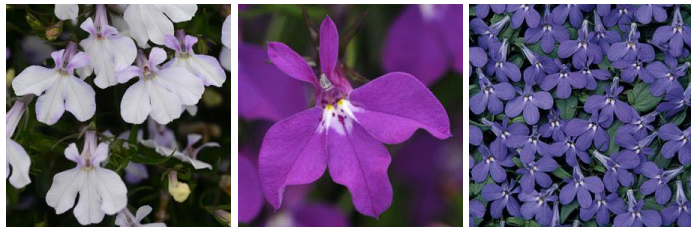

Crop Time

4- to 5-inch (10- to 13-cm) Pots, Quarts : 1 ppp, 9-10 weeks   **6-inch (15-cm) Pots, Gallons:** 2-3 ppp, 10-11 weeks   **10- to 12-inch (25- to 30-cm) Tubs or Baskets:** 4-5 ppp, 10-13 weeks

1. Propagation time:

Average propagation time for perennials includes 3-5 weeks to bulk-up the liner before beginning cold treatment when started in late Summer or early Autumn.

NOTE: Growers should use the information presented here as guidelines only. Ball FloraPlant recommends that growers conduct a trial of products under their own conditions. Crop times will vary depending on the climate, location, time of year, and greenhouse environmental conditions. It is the responsibility of the grower to read and follow all the current label directions relating to the products. Nothing herein shall be deemed a warranty or guaranty by Ball FloraPlant of any products listed herein. Ball FloraPlant's terms and conditions of sale shall apply to all products listed herein.

Other Waterfall™ Varieties

Waterfall™ White Blush   Waterfall™ Purple   Waterfall™ Blue