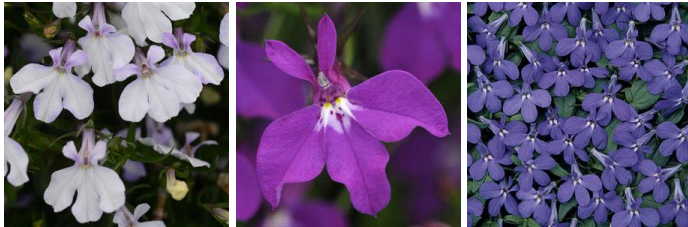

Crop Time

4- to 5-inch (10- to 13-cm) Pots, Quarts : 1 ppp, 9-10 weeks   **6-inch (15-cm) Pots, Gallons:** 2-3 ppp, 10-11 weeks   **10- to 12-inch (25- to 30-cm) Tubs or Baskets:** 4-5 ppp, 10-13 weeks

1. Propagation time:

Average propagation time for perennials includes 3-5 weeks to bulk-up the liner before beginning cold treatment when started in late Summer or early Autumn.

NOTE: Growers should use the information presented here as guidelines only. Ball FloraPlant recommends that growers conduct a trial of products under their own conditions. Crop times will vary depending on the climate, location, time of year, and greenhouse environmental conditions. It is the responsibility of the grower to read and follow all the current label directions relating to the products. Nothing herein shall be deemed a warranty or guaranty by Ball FloraPlant of any products listed herein. Ball FloraPlant's terms and conditions of sale shall apply to all products listed herein.

Other Waterfall™ Varieties

Waterfall™ White Blush   Waterfall™ Purple   Waterfall™ Blue