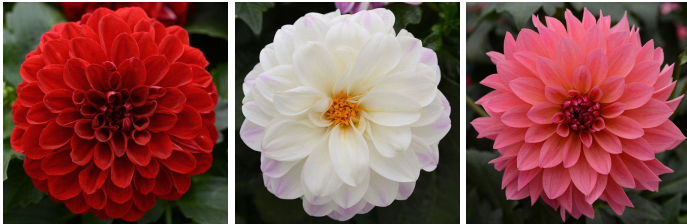

Finishing

Soil pH:	Light Levels (fc):	Temperature Day:	Temperature Night:	Fertilization (ppm N):	No. of Pinches:	Plant Growth Regulators (S) = spray / (D) = drench:	Pests:	Diseases:	Comments:
5.8-6.2	4,000-6,000	65-76°F (18-24°C)	59-64°F (15-18°C)	225-300	1-2	Use B-Nine(S) 2,500-4,000 ppm and Cycocel (S) 1,000-1,500 ppm tank mix.	Thrips, leafminers, whitefly	Botrytis	Night-break lighting will reduce likelihood of tuber formation.

Crop Time

4- to 5-inch (10- to 13-cm) Pots, Quarts :	6-inch (15-cm) Pots, Gallons:	10- to 12-inch (25- to 30-cm) Tubs or Baskets:
1 ppp, 6-8 weeks	1 ppp, 7-9 weeks	3 ppp, 10-12 weeks

1. Propagation time:

Average propagation time for perennials includes 3-5 weeks to bulk-up the liner before beginning cold treatment when started in late Summer or early Autumn.

NOTE: Growers should use the information presented here as guidelines only. Ball Floraplant recommends that growers conduct a trial of products under their own conditions. Crop times will vary depending on the climate, location, time of year, and greenhouse environmental conditions. It is the responsibility of the grower to read and follow all the current label directions relating to the products. Nothing herein shall be deemed a warranty or guaranty by Ball Floraplant of any products listed herein. Ball Floraplant's terms and conditions of sale shall apply to all products listed herein.

Other Gardenetta™ Varieties

Gardenetta™ Dark Red   Gardenetta™ Lavender Swirl   Gardenetta™ Passion Fruit