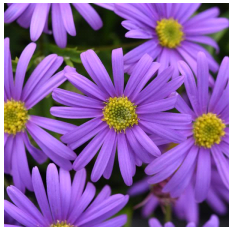

Other Brachyscome Varieties

Brachyscome Brasco™ Violet