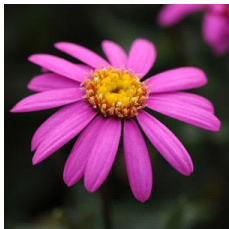

Other Brachyscome Varieties

Brachyscome Radiant Magenta