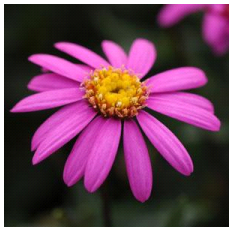

Other Brachyscome Varieties

Brachyscome Radiant Magenta