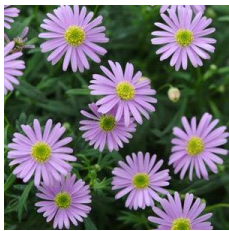

Other Brachyscome Varieties

Brachyscome Enduring Blue