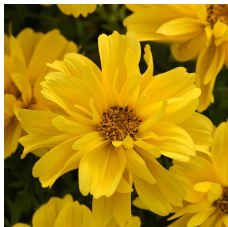

Other Bidens Varieties

Bidens Sun Drop
Double Yellow