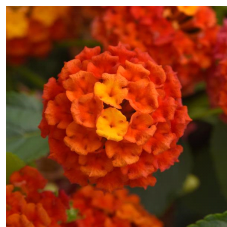

Lantana Shamrock™ Orange Flame