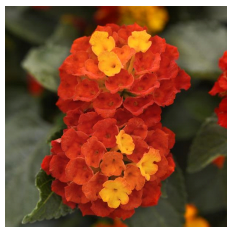

Lantana Shamrock™ Rose Gold

Lantana Shamrock™ Red