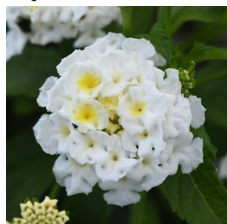

- This medium-vigor series of lantana has a well-branched, mounded habit.
- Uniform across all colors.
- High-utility series works great in a wide range of pot sizes from quarts to hanging baskets.

Offers a lighter rose flower color and larger gold center than competing varieties.

Crop Time

4- to 5-inch (10- to 13-cm) Pots, Quarts :6-inch (15-cm) Pots, Gallons:10- to 12-inch (25- to 30-cm) Tubs or Baskets:
 1-2 ppp, 6-7 weeks 1-3 ppp, 7-8 weeks 3-6 ppp, 10-12 weeks

NOTE: Growers should use the information presented here as guidelines only. Ball Floraplant recommends that growers conduct a trial of products under their own conditions. Crop times will vary depending on the climate, location, time of year, and greenhouse environmental conditions. It is the responsibility of the grower to read and follow all the current label directions relating to the products. Nothing herein shall be deemed a warranty or guaranty by Ball Floraplant of any products listed herein. Ball Floraplant's terms and conditions of sale shall apply to all products listed herein.

Other Shamrock™ Varieties

New Lantana Shamrock™ Rose Improved

Lantana Shamrock™ Orange Flame

Lantana Shamrock™ Red

Lantana Shamrock™ Rose Gold

Lantana Shamrock™ Butterscotch Glow

Lantana Shamrock™ Peach

Lantana Shamrock™ White