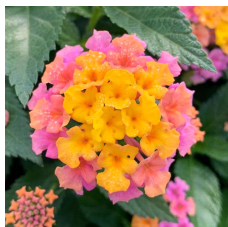

- This medium-vigor series of lantana has a well-branched, mounded habit.
- Uniform across all colors.
- High-utility series works great in a wide range of pot sizes from quarts to hanging baskets.

Offers a lighter rose flower color and larger gold center than competing varieties.

Crop Time

4- to 5-inch (10- to 13-cm) Pots, Quarts :6-inch (15-cm) Pots, Gallons:10- to 12-inch (25- to 30-cm) Tubs or Baskets:
 1-2 ppp, 6-7 weeks 1-3 ppp, 7-8 weeks 3-6 ppp, 10-12 weeks

NOTE: Growers should use the information presented here as guidelines only. Ball Floraplant recommends that growers conduct a trial of products under their own conditions. Crop times will vary depending on the climate, location, time of year, and greenhouse environmental conditions. It is the responsibility of the grower to read and follow all the current label directions relating to the products. Nothing herein shall be deemed a warranty or guaranty by Ball Floraplant of any products listed herein. Ball Floraplant's terms and conditions of sale shall apply to all products listed herein.

Other Shamrock™ Varieties

New Lantana Shamrock™ Rose Improved

Lantana Shamrock™ Orange Flame

Lantana Shamrock™ Red

Lantana Shamrock™ Rose Gold

Lantana Shamrock™ Butterscotch Glow

Lantana Shamrock™ Peach

Lantana Shamrock™ White