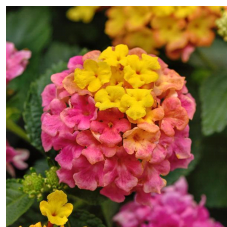

Crop Time

4- to 5-inch (10- to 13-cm) Pots, Quarts :6-inch (15-cm) Pots, Gallons:10- to 12-inch (25- to 30-cm) Tubs or Baskets:
1-2 ppp, 6-7 weeks   1-3 ppp, 7-8 weeks   3-6 ppp, 10-12 weeks

NOTE: Growers should use the information presented here as guidelines only. Ball Floraplant recommends that growers conduct a trial of products under their own conditions. Crop times will vary depending on the climate, location, time of year, and greenhouse environmental conditions. It is the responsibility of the grower to read and follow all the current label directions relating to the products. Nothing herein shall be deemed a warranty or guaranty by Ball Floraplant of any products listed herein. Ball Floraplant's terms and conditions of sale shall apply to all products listed herein.

Other Shamrock™ Varieties

New Lantana Shamrock™ Rose Improved