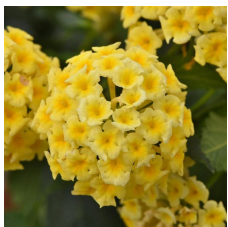

- This medium-vigor series of lantana has a well-branched, mounded habit.
- Uniform across all colors.
- High-utility series works great in a wide range of pot sizes from quarts to hanging baskets.

Offers a lighter rose flower color and larger gold center than competing varieties.

Crop Time

4- to 5-inch (10- to 13-cm) Pots, Quarts :6-inch (15-cm) Pots, Gallons:10- to 12-inch (25- to 30-cm) Tubs or Baskets:
 1-2 ppp, 6-7 weeks 1-3 ppp, 7-8 weeks 3-6 ppp, 10-12 weeks

NOTE: Growers should use the information presented here as guidelines only. Ball Floraplant recommends that growers conduct a trial of products under their own conditions. Crop times will vary depending on the climate, location, time of year, and greenhouse environmental conditions. It is the responsibility of the grower to read and follow all the current label directions relating to the products. Nothing herein shall be deemed a warranty or guaranty by Ball Floraplant of any products listed herein. Ball Floraplant's terms and conditions of sale shall apply to all products listed herein.

Other Shamrock™ Varieties

New Lantana Shamrock™ Rose Improved

Lantana Shamrock™ Orange Flame

Lantana Shamrock™ Red

Lantana Shamrock™ Rose Gold

Lantana Shamrock™ Butterscotch Glow

Lantana Shamrock™ Peach

Lantana Shamrock™ White