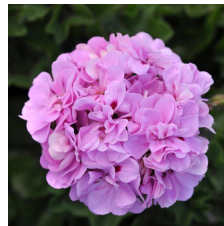

**Medium vigor, green leaf.**

- Specially selected for early flowering and excellent uniformity.
- Oedema-resistant for clean foliage at retail and better show throughout the season.
- Well-suited for 4.5-in. (11-cm) pots and large baskets.

Other Precision™ Varieties

Ivy Geranium Precision™ Red

Ivy Geranium Precision™ Rose

Ivy Geranium Precision™ Pink Flamingo

Ivy Geranium Precision™ Burgundy Ice

Ivy Geranium Precision™ Lavender Blue

Ivy Geranium Precision™ Pink