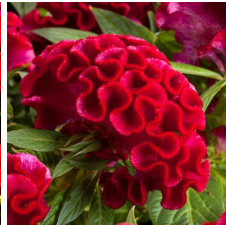

Celosia Twisted Strawberry