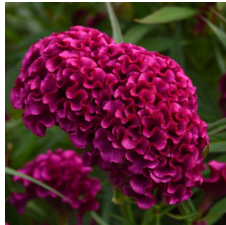

Celosia Twisted Yellow

Celosia Twisted Purple