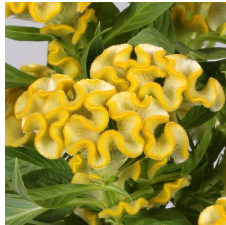

Celosia Twisted Red Currant

Celosia Twisted Yellow